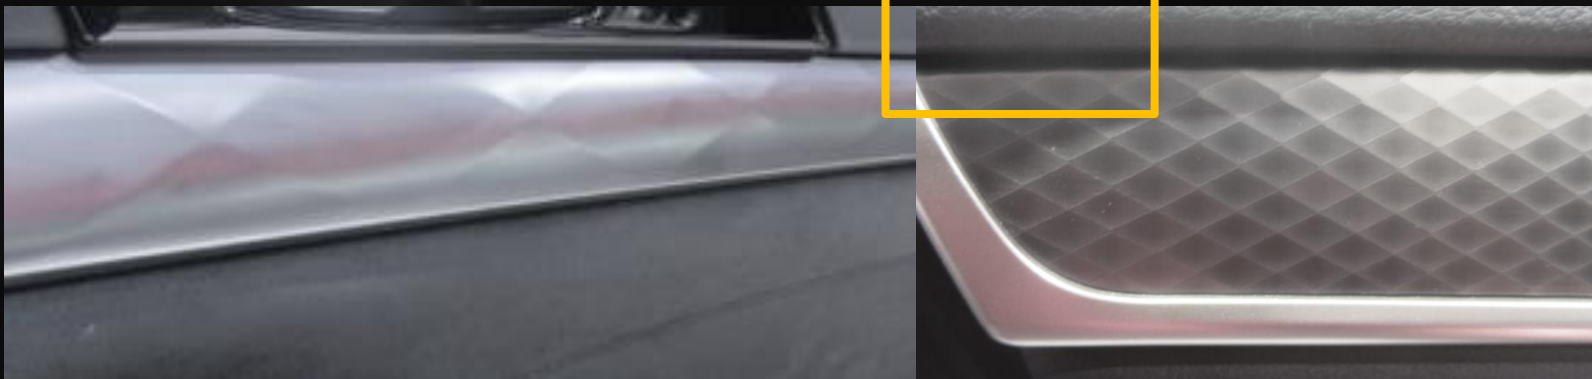

10

GEOMETRIC

Geometric Texture reflects 3D sunken

几何纹理 • 3D反凹感

近年来，还有一类3D纹理在手法上做反凹的改变，使纹理呈现别具一格，同时也体现一种科技感

适用于车型推荐：B/C级,城市SUV

In recent years, there has also been a new type of 3D texture that has been used to make anti-concave changes in the way of the technique, making the texture unique and a sense of technology
B/C, city SUV

LEXUS GS
NISSAN Sima