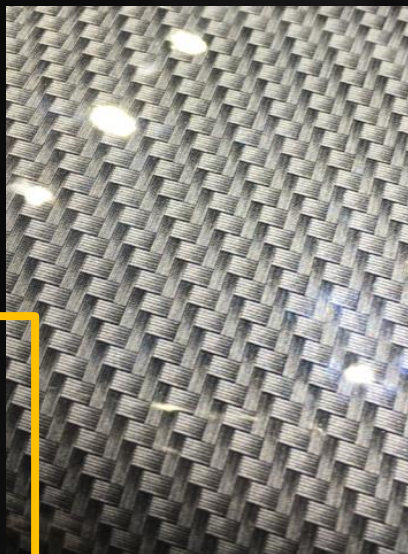

WEAVING TEXTURE

Delicate light

编织纹理 • 精致光感

利用不同工艺来呈现编织的视觉感，呈现钻石镜面的交相辉映，形成光影编织，呈现奢华暗纹，提升整车豪华感

适用车型：B/D/SUV/跑车等偏时尚、大型的车型

Using different techniques to present the visual sense of weaving, the mirror image of the diamond is reflected, and the light and shadow weaving is formed, and the luxurious and dark lines are presented, which increases the luxury of the car

Applicable car: B/D/SUV/sports car, etc

Baic Group BJ20
BMW M6
Citillac CT6
Volkswagen Lamando
Audi S7