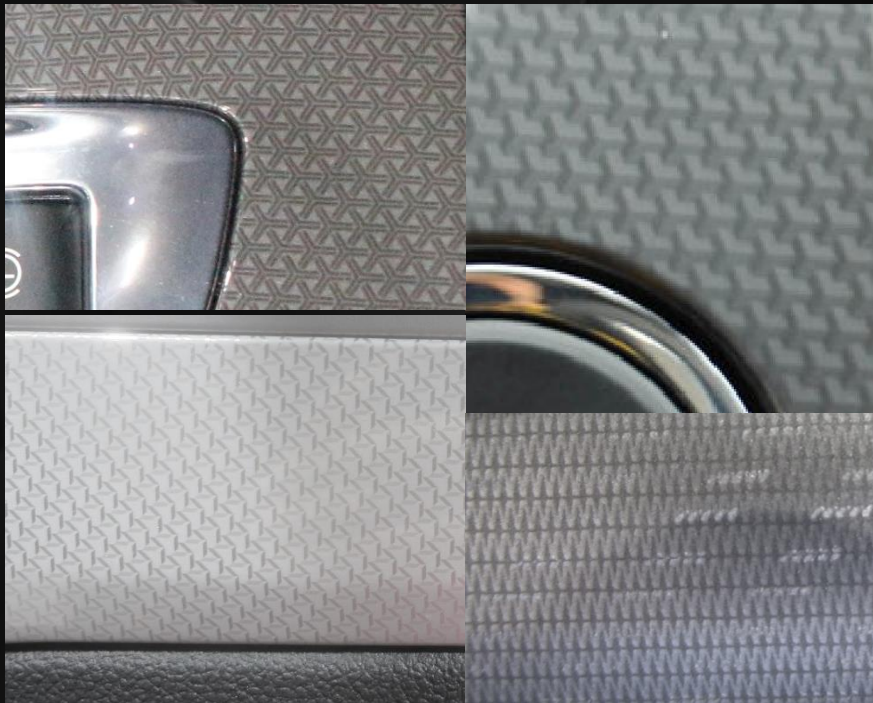

7

GEOMETRIC simple

几何纹理 • 简约

具有趣味感及科技感的几何形态，以巧妙的排列形式出现在整车内饰中，体现出一种巧妙的科技感

适用车型：A/B级,中小型SUV

The geometrical form has the sense of interest science and technology, appears in the whole car interior decoration in clever arrangement form, reflect a kind of clever technical sense

Model: A/B, small and medium sized suvs

DS6
Chevrolet Malibu
Nissan TEANA
Infiniti Q50
Volkswagen Gran Lavida